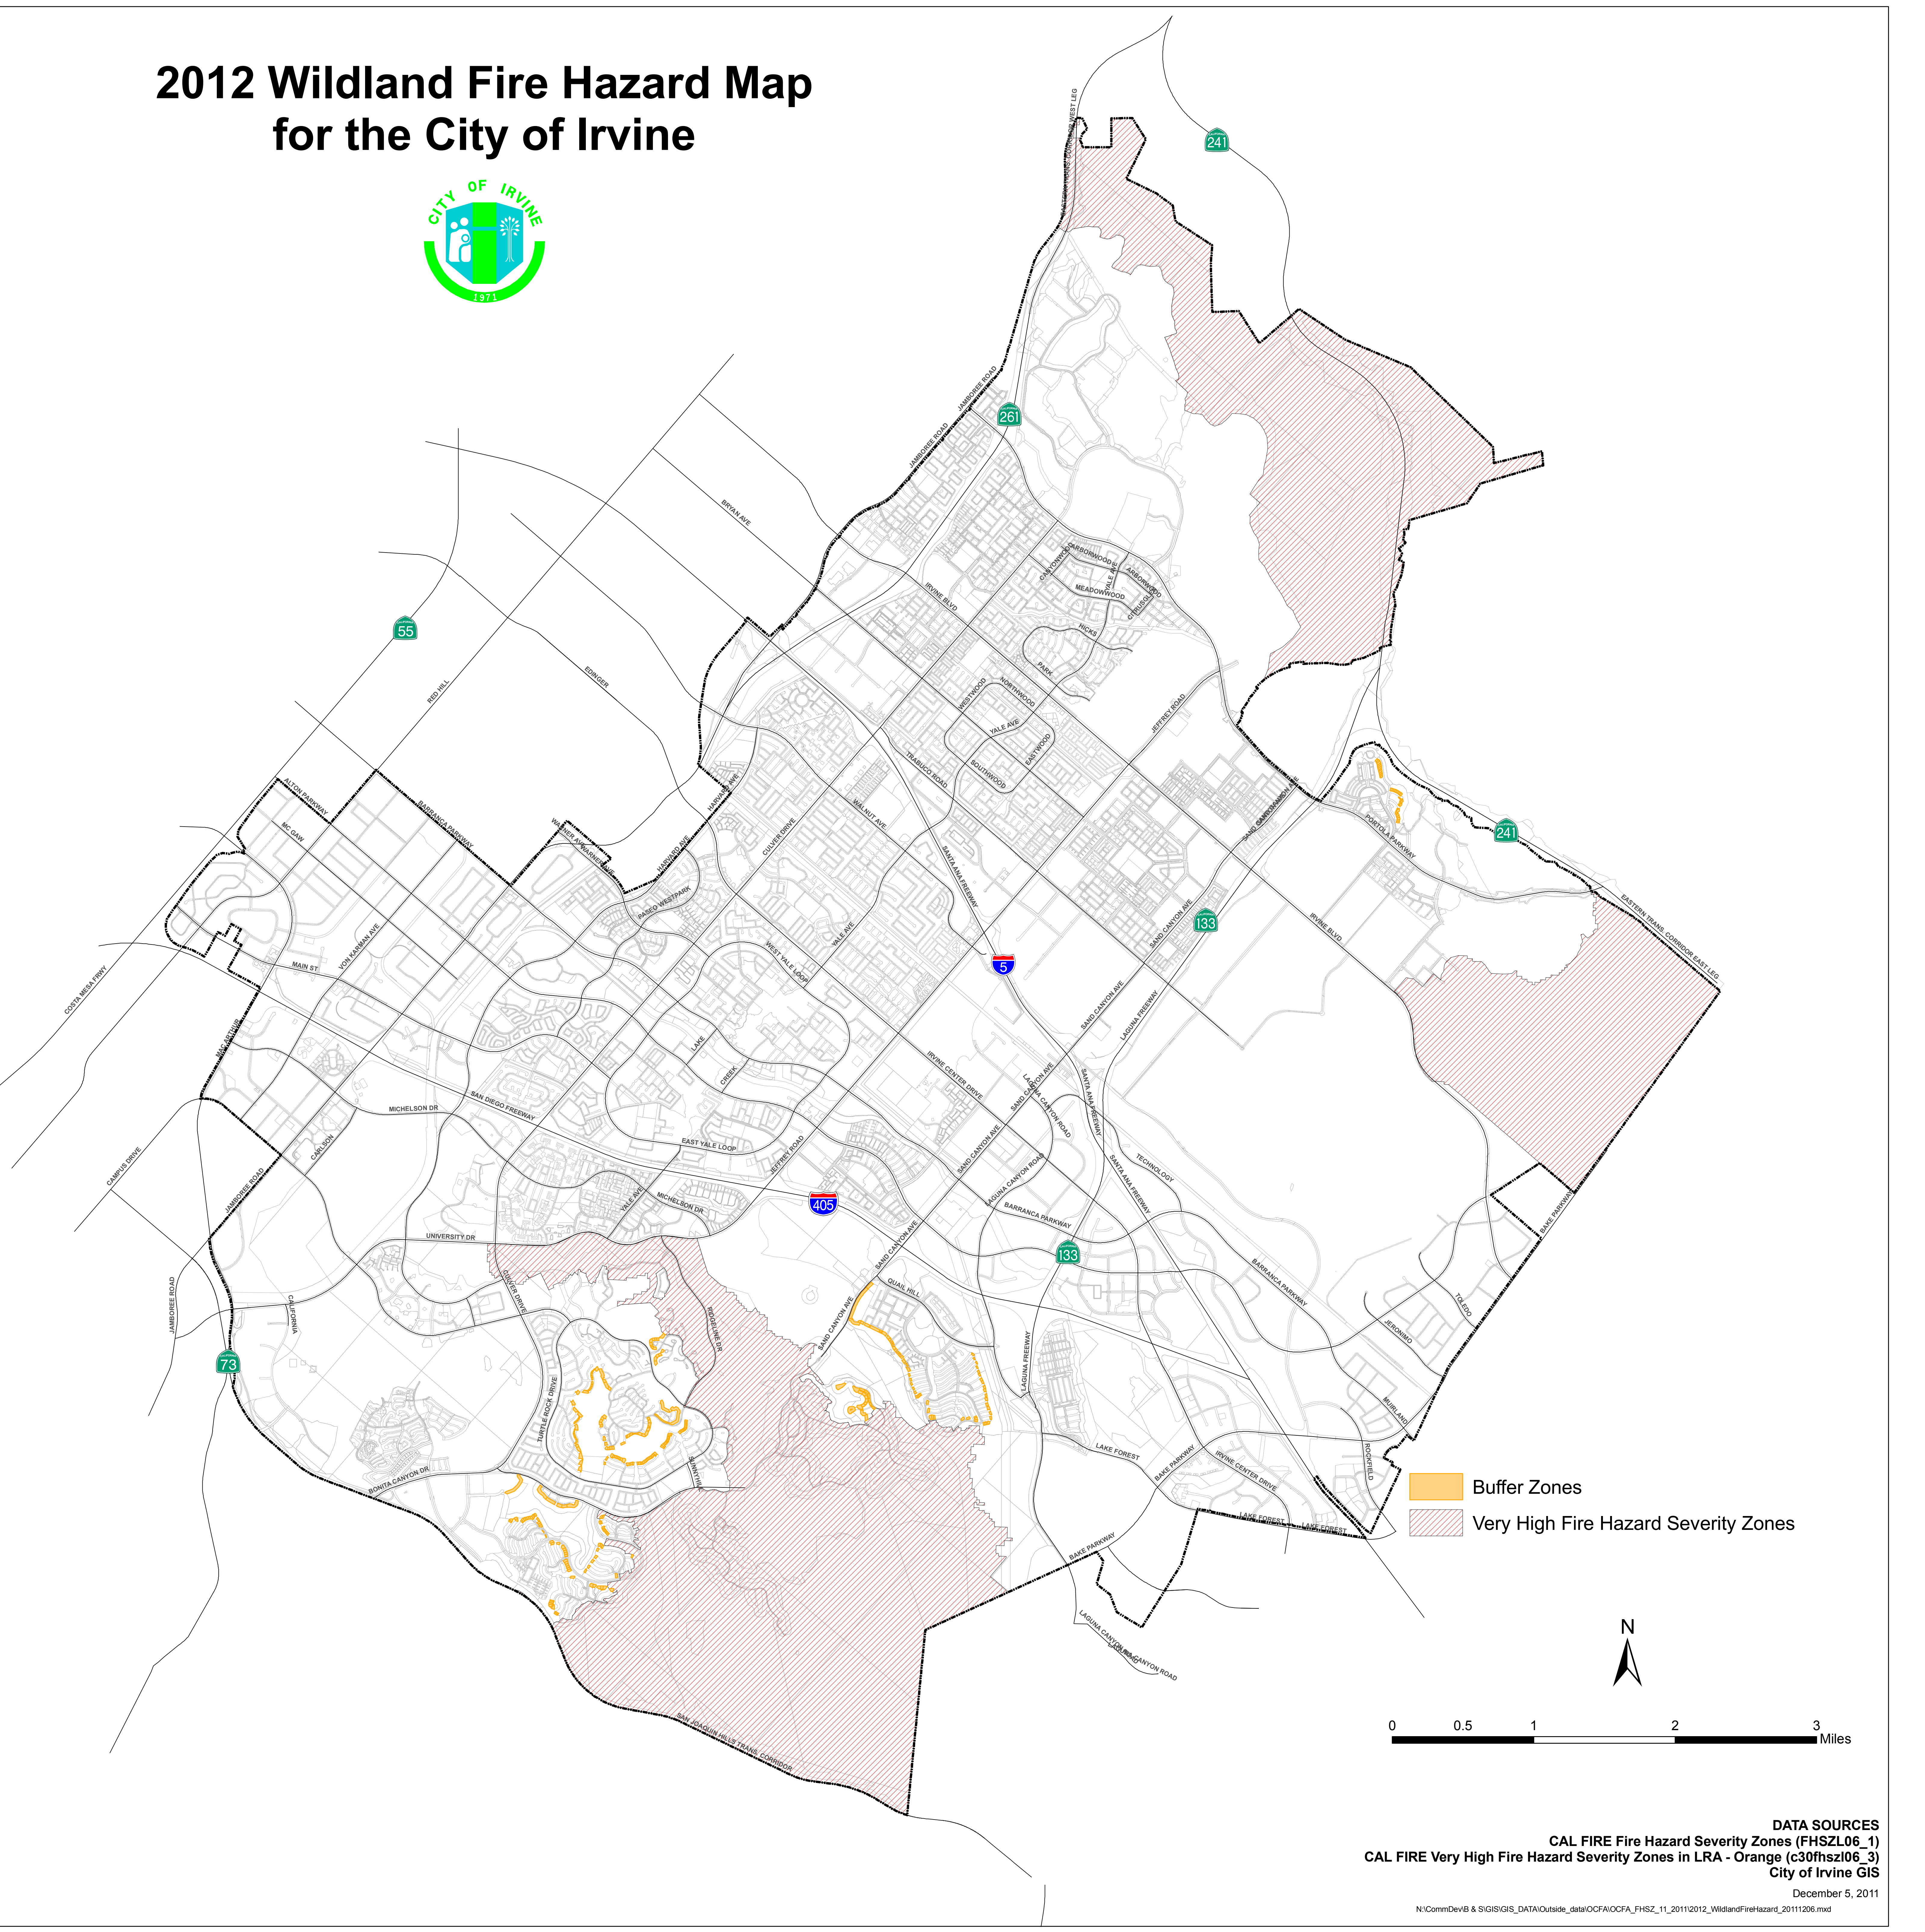

2012 Wildland Fire Hazard Map for the City of Irvine

- Buffer Zones
- Very High Fire Hazard Severity Zones

DATA SOURCES
 CAL FIRE Fire Hazard Severity Zones (FHSZL06_1)
 CAL FIRE Very High Fire Hazard Severity Zones in LRA - Orange (c30fhsz106_3)
 City of Irvine GIS
 December 5, 2011
N:\CommDev\B & SIGIS\GIS_DATA\Outside_data\OCFA\OCFA_FHSZ_11_2011\2012_WildlandFireHazard_20111206.mxd